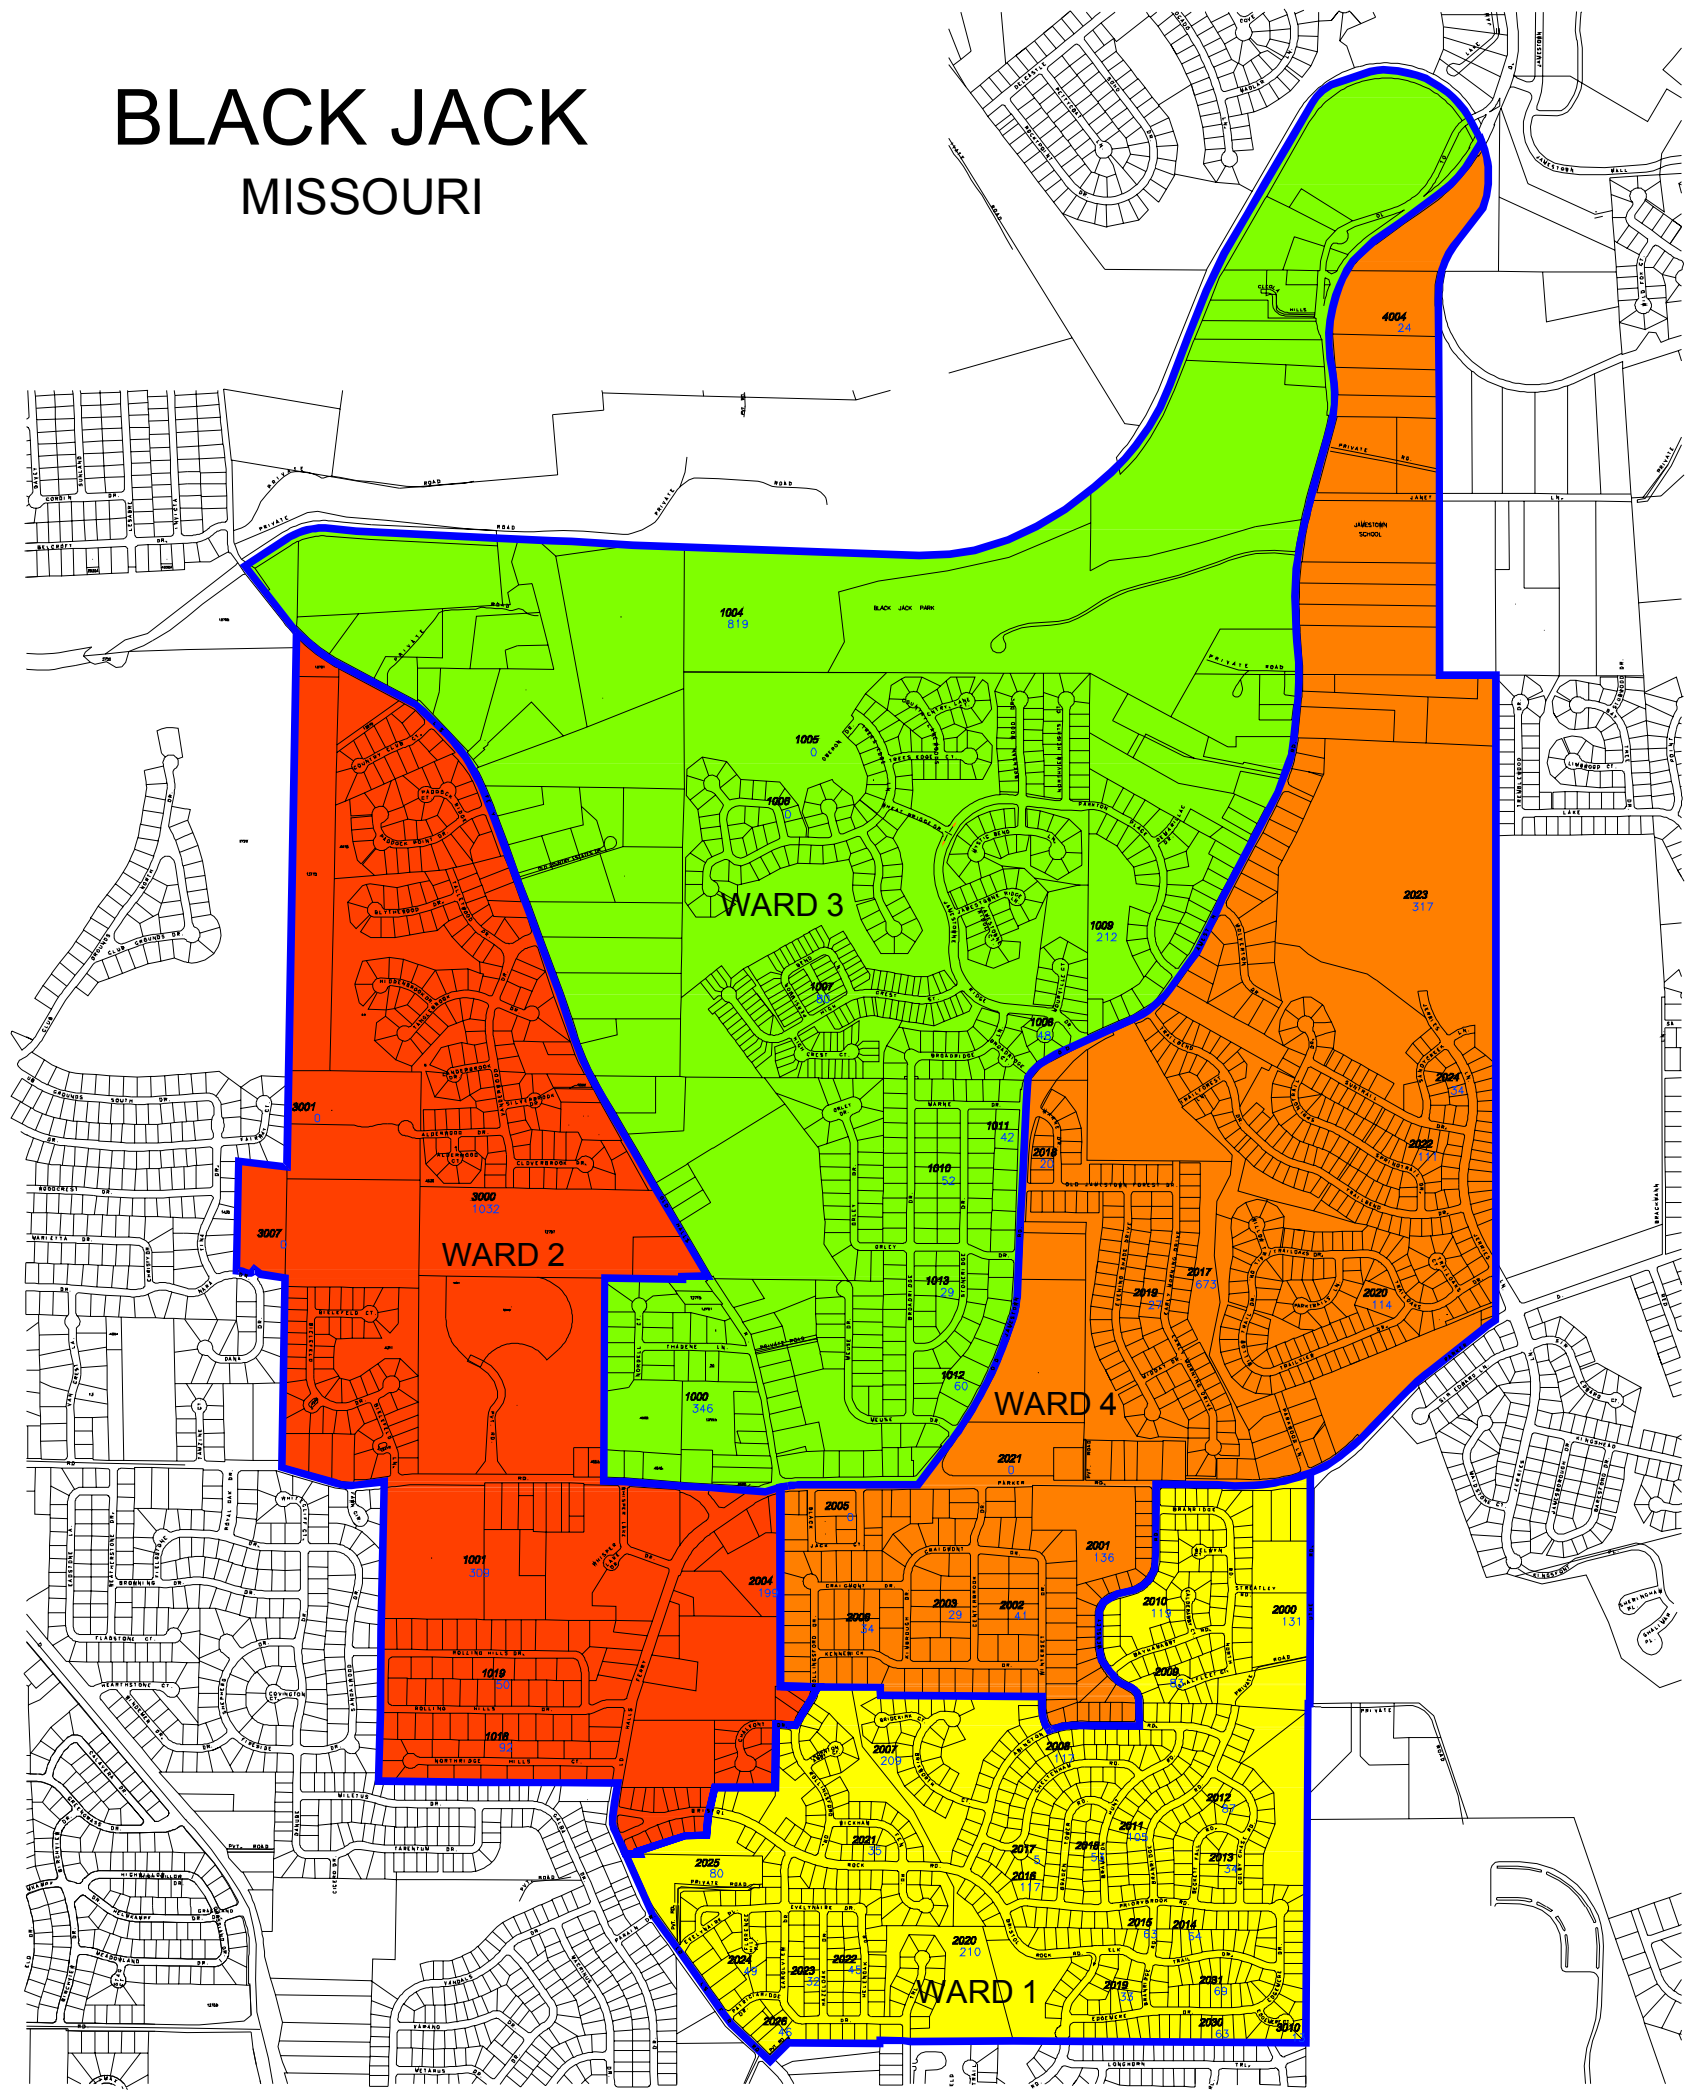

# BLACK JACK MISSOURI

WARD MAP 2010

0 400 800 1200 1600  
SCALE: 1 IN = 400 FT

LEGEND

- 2022** BLOCK NUMBER
- 45** BLOCK POPULATION
- WARDS

INFORMATION FOR THIS DOCUMENT OBTAINED FROM PUBLIC RECORDS.

APPROVED MAY 7, 2015